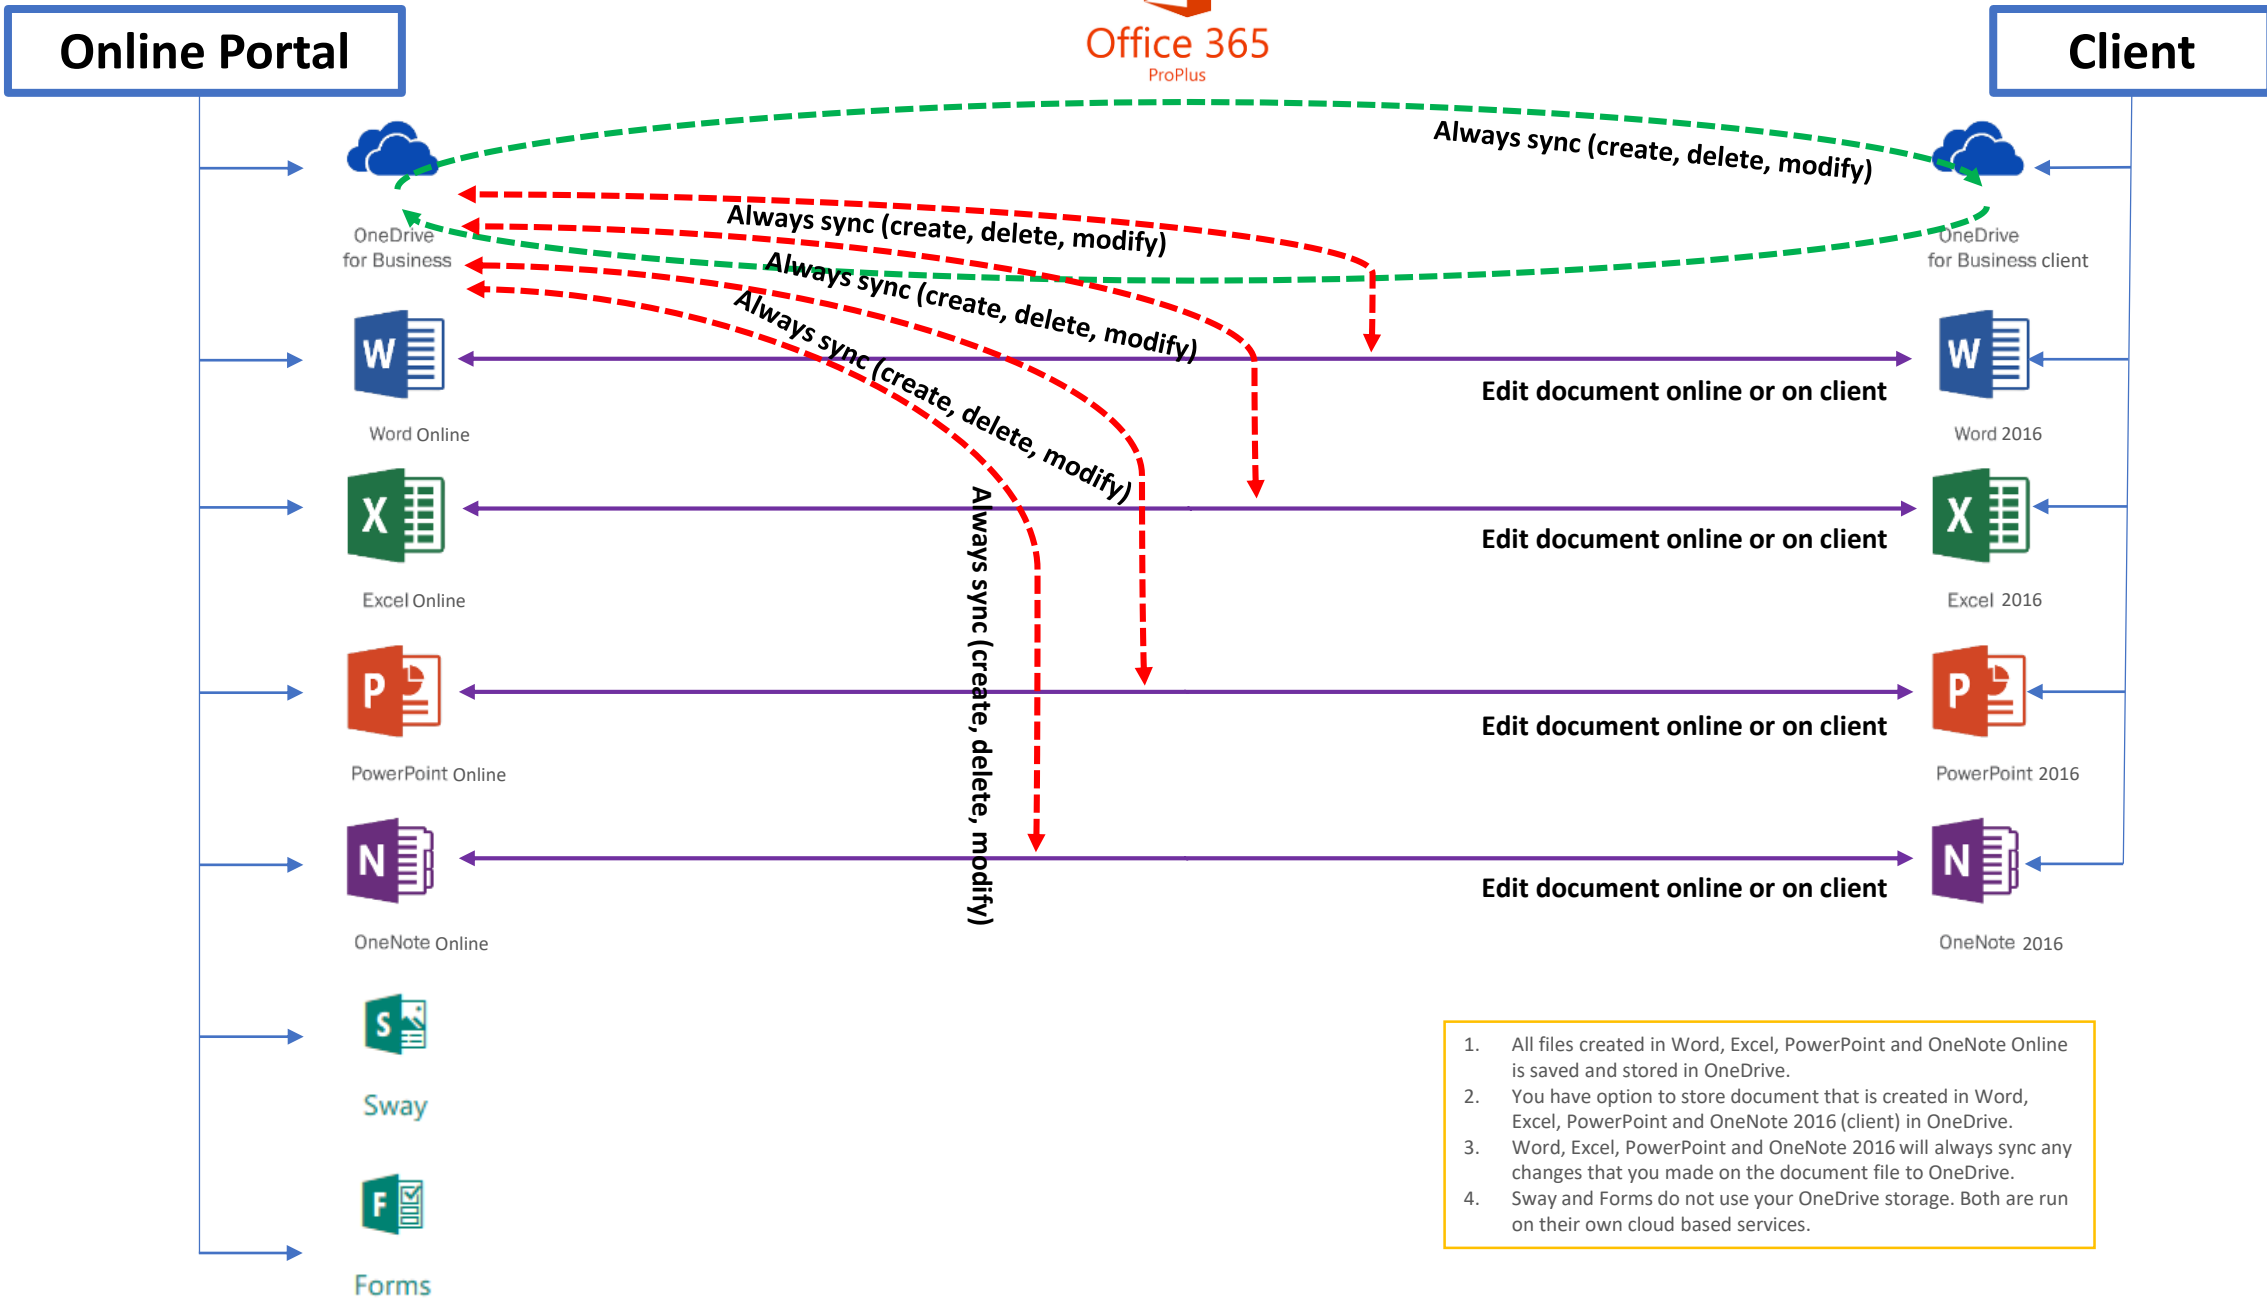

Office 365 ProPlus

Chapter 10: Diagram

Disediakan oleh: Saiful Nizam Jamaluddin

PEJABAT SETIAUSAHA
KERAJAAN NEGERI
PULAU PINANG

PRESTARIANG'

saiful@cepul.com

cepuljer

cepuljer

www.cepul.net

Cepul Technologies.
001978005-11

1. All files created in Word, Excel, PowerPoint and OneNote Online is saved and stored in OneDrive.
2. You have option to store document that is created in Word, Excel, PowerPoint and OneNote 2016 (client) in OneDrive.
3. Word, Excel, PowerPoint and OneNote 2016 will always sync any changes that you made on the document file to OneDrive.
4. Sway and Forms do not use your OneDrive storage. Both are run on their own cloud based services.